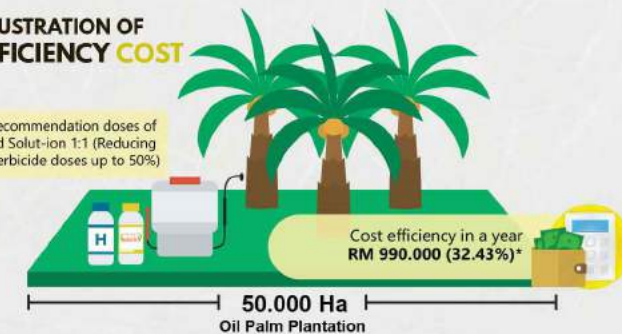

ILLUSTRATION OF EFFICIENCY COST

Recommendation doses of Weed Solut-ion 1:1 (Reducing herbicide doses up to 50%)

*T&C applied

PRODUCT & LICENSED BY

info@pandawaid.com
Pandawa Agri Indonesia