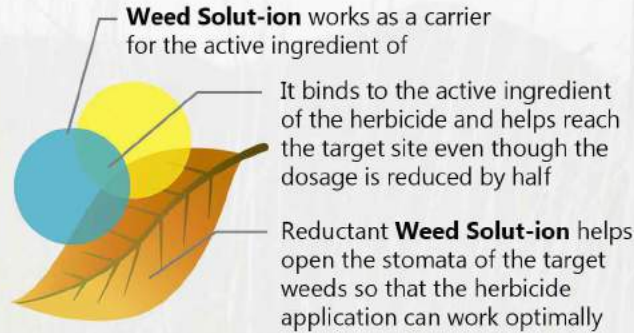

WEED SOLUT-ION

HERBICIDES REDUCTANT

WHAT IS WEED SOLUT-ION?

WEED SOLUT-ION is a herbicide reductant that is used to reduce herbicide doses. Meanwhile, the result of the halved mixture still has the same effectiveness as a single dose application. Weed solut-ion can reduce up to 50% from the usual doses used.

HOW DOES WEED SOLUT-ION WORK?

THE BENEFITS OF WEED SOLUT-ION

- In line with the MSPO, ISPO, RSPO, and FSC regulation to reduce the herbicide doses and environmental aspect.
- Reducing the herbicide doses up to 50 without decrease the efficacy (reductant).
- Reducing the herbicide's cost up to 10-40%.
- Environmentally friendly and readily biodegradable.
- Safe to users (by using less toxic chemical as ingredients).
- Compatible with all of the active ingredient of herbicide.